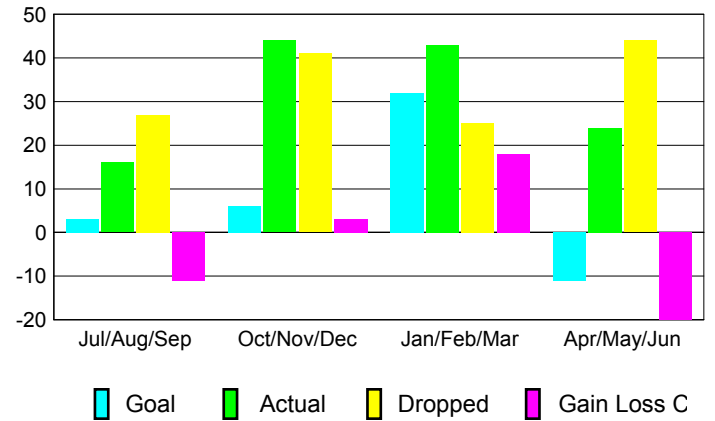

GMT: **JØRN ANDERSEN**

Location: **FINLAND**

GMT CA: **4**

CLUBS

Month	New Club Goal	Actual New Clubs	Actual Dropped Clubs	Gain/Loss of Clubs
2012-2013				
Jul/Aug/Sep	0	0	0	0
Oct/Nov/Dec	0	0	0	0
Jan/Feb/Mar	1	0	0	0
Apr/May/June	0	0	0	0
Totals	1	0	0	0

Club Results 2012-2013
Goal, New, Dropped, Gain/Loss

YTD Status Quo Clubs 2012-2013

Status Quo Clubs Compared to Status Quo Members

Club Gain/Loss 2012-2013

MEMBERSHIP

Month	Net Memb Goal	Actual New Memb	Actual Dropped Memb	Gain/Loss of Memb
2012-2013				
Jul/Aug/Sep	3	16	27	-11
Oct/Nov/Dec	6	44	41	3
Jan/Feb/Mar	32	43	25	18
Apr/May/June	-11	24	44	-20
Totals	30	127	137	-10

Membership Results 2012-2013
Goal, New, Dropped, Gain/Loss

Gender Comparison 2012-2013

Membership Gain/Loss 2012-2013